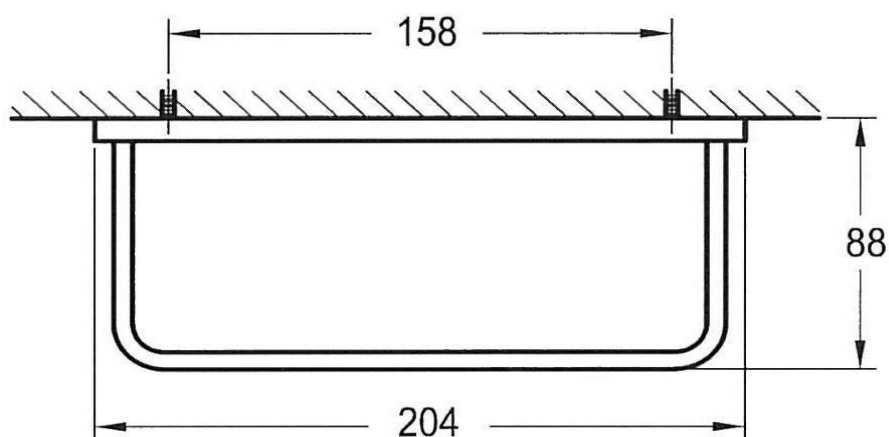

## Cubic Hand Towel Holder Satin Black

FW8915ABL

Cubic Hand Towel Holder 205mm

Wall mounted hand towel holder 205mm long in a durable satin black electroplated finish.