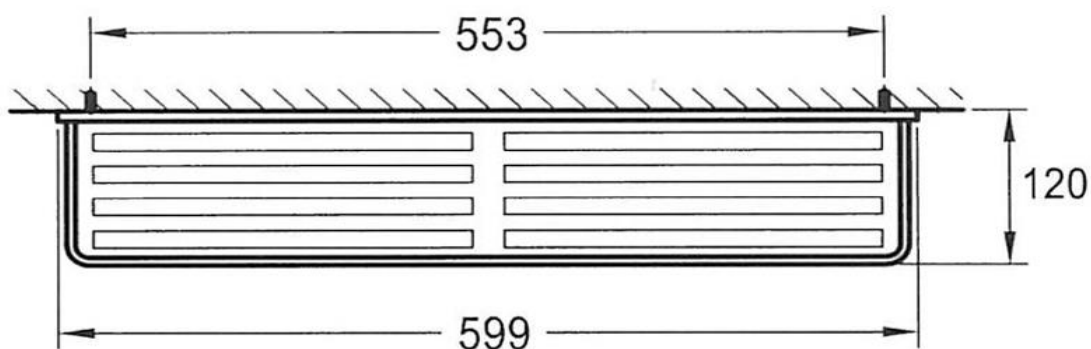

Cubic Long Glass Shelf

FW8917

Cubic Long Shelf 600mm

Wall mounted glass shelf 600mm long

CARE AND USE

Tapware

All finishes are smooth, abrasion resistant, corrosion resistant, fade-proof and easy to clean. All finishes are super hard wearing surfaces that won't chip, peel or tarnish with normal use. All surfaces should be regularly wiped clean with non scouring, neutral wash solutions.