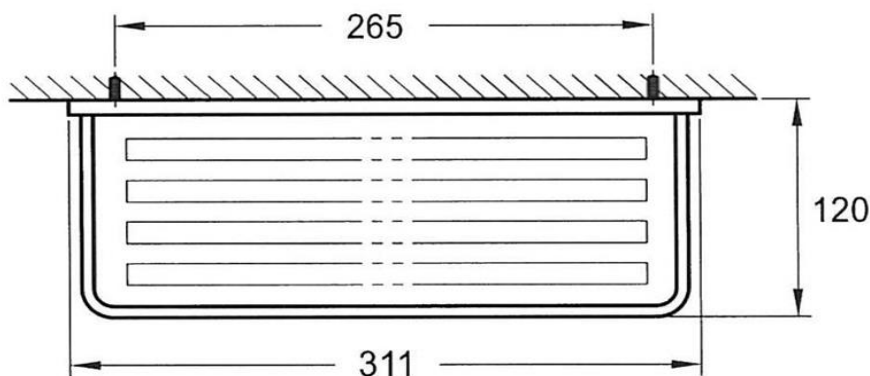

## Cubic Short Glass Shelf

FW8917A

Cubic Short Shelf 310mm

Wall mounted glass shelf 310mm long