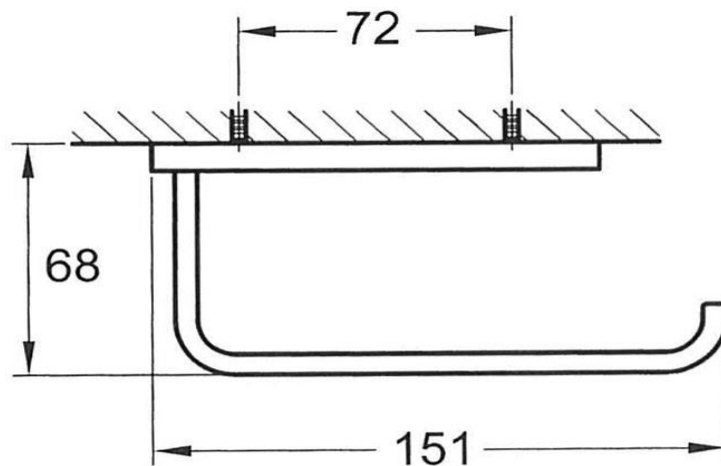

## Cubic Toilet Roll holder Chrome

**FLOVA®**

FW8921

Cubic Toilet Roll Holder

Chrome Electroplate finish on brass

Wall mounted toilet roll holder