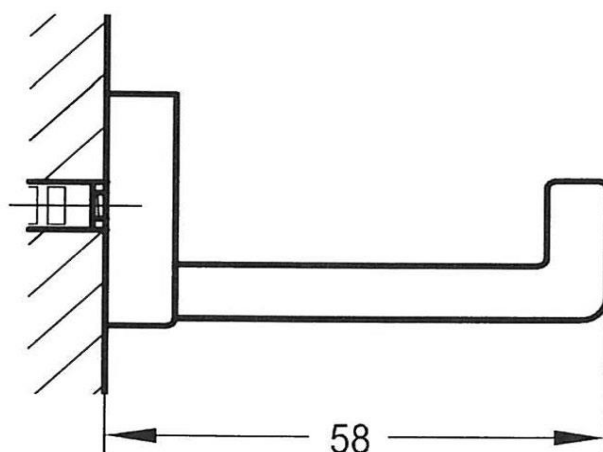

Cubic Robe Hook Satin Black

FLOVA®

FW8922BL

Cubic Robe Hook

Wall mounted robe hook in a durable satin black electroplated finish

CARE AND USE

Tapware

All finishes are smooth, abrasion resistant, corrosion resistant, fade-proof and easy to clean. All finishes are super hard wearing surfaces that won't chip, peel or tarnish with normal use. All surfaces should be regularly wiped clean with non scouring, neutral wash solutions.