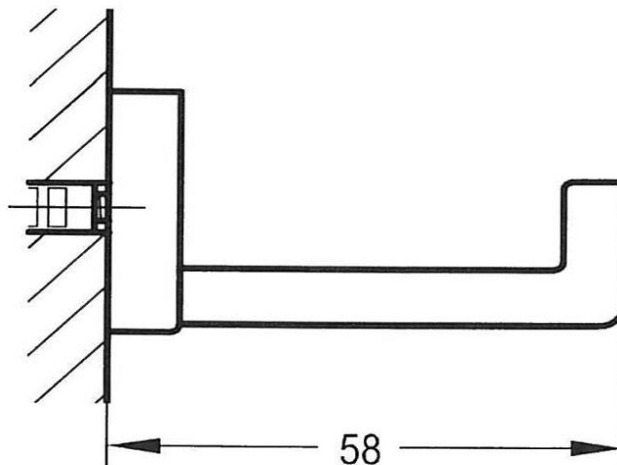

Cubic Robe Hook Brushed Nickel

FLOVA®

FW8922BN

Cubic Robe Hook

Wall mounted robe hook in a brushed nickel finish

CARE AND USE

Tapware

All finishes are smooth, abrasion resistant, corrosion resistant, fade-proof and easy to clean. All finishes are super hard wearing surfaces that won't chip, peel or tarnish with normal use. All surfaces should be regularly wiped clean with non scouring, neutral wash solutions.