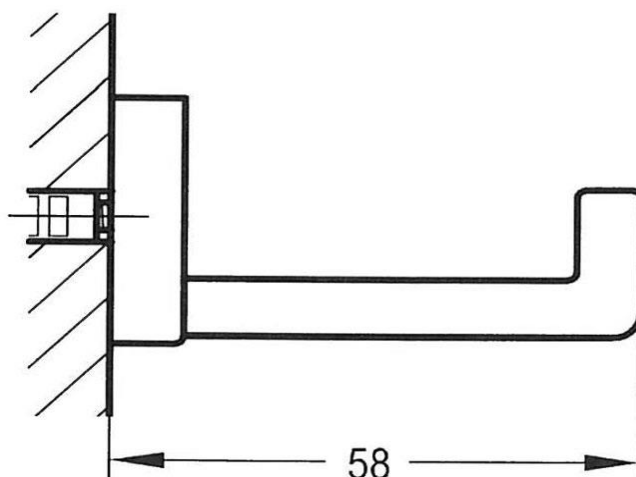

## Cubic Robe Hook Gun Metal

**FLOVA®**

FW8922GM

Cubic Robe Hook

Wall mounted robe hook in a gun metal finish