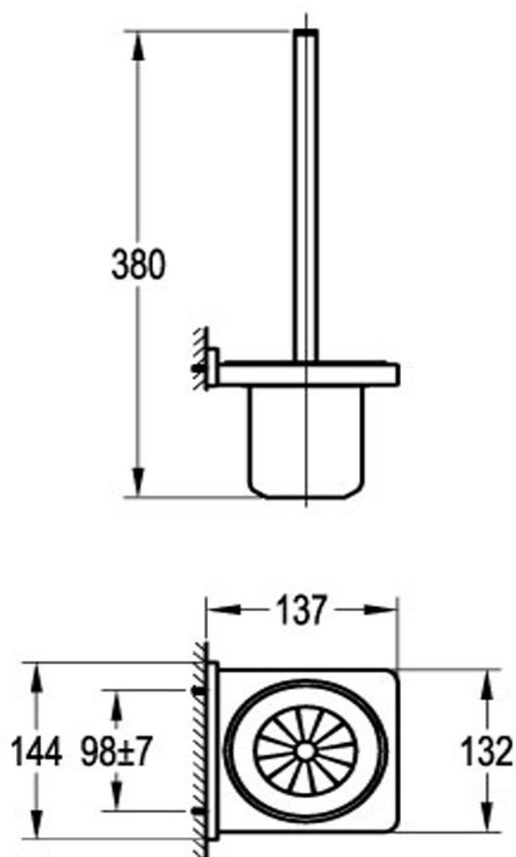

## Cubic Toilet Brush

FW8923

Cubic Toilet Brush

Wall mounted toilet brush and glass cup