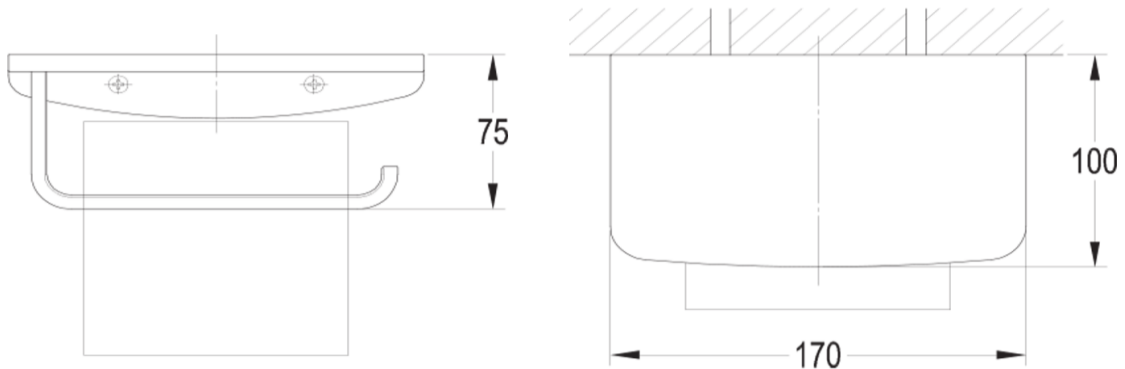

Toilet Roll Holder with Shelf

FW8957BL

Carbon Toilet Roll Holder with Shelf Satin Black

Wall mounted toilet roll holder with shelf finished in satin black

CARE AND USE

Tapware

All finishes are smooth, abrasion resistant, corrosion resistant, fade-proof and easy to clean. All finishes are super hard wearing surfaces that won't chip, peel or tarnish with normal use. All surfaces should be regularly wiped clean with non scouring, neutral wash solutions.