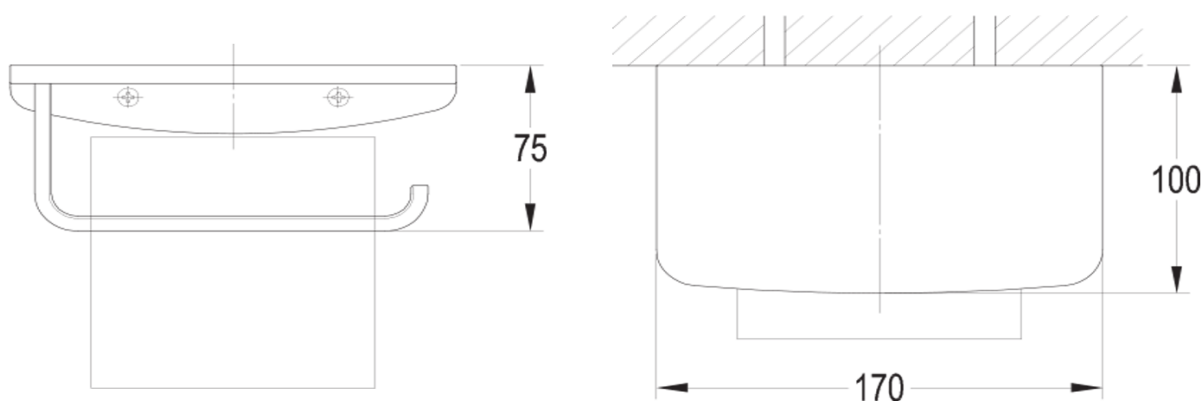

Cubic Toilet Roll Holder with Shelf Brushed Nickel

FW8957BN

Cubic Toilet Roll Holder with Shelf

Wall mounted toilet roll holder with shelf finished in brushed nickel

CARE AND USE

Tapware

All finishes are smooth, abrasion resistant, corrosion resistant, fade-proof and easy to clean. All finishes are super hard wearing surfaces that won't chip, peel or tarnish with normal use. All surfaces should be regularly wiped clean with non scouring, neutral wash solutions.