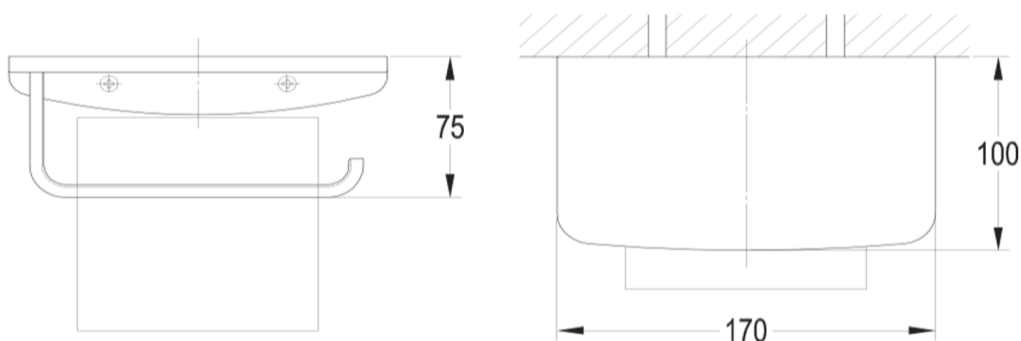

## Cubic Toilet Roll Holder with Shelf Gun Metal

FW8957GM

Cubic Toilet Roll Holder with Shelf

Wall mounted toilet roll holder with shelf finished in gun metal.