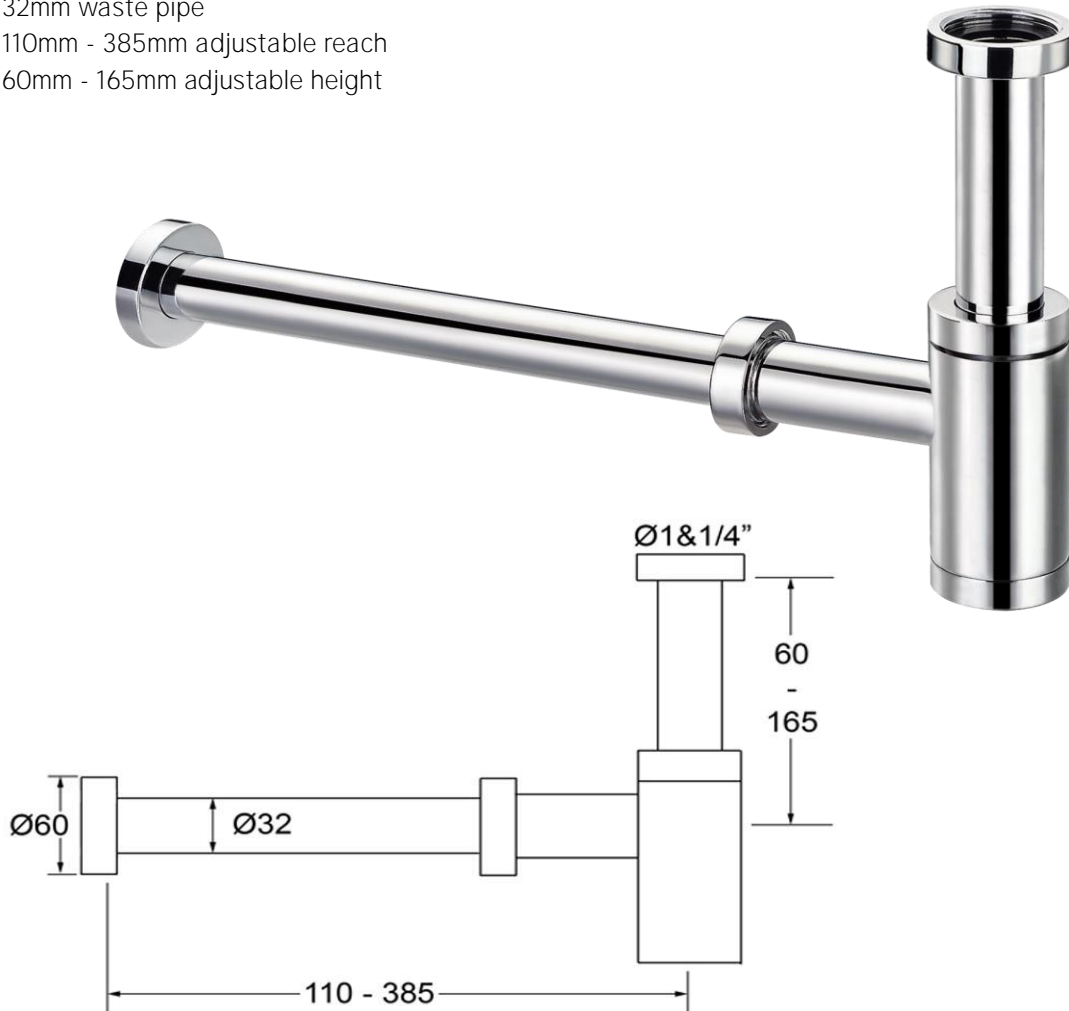

## Bottle Trap 32mm Chrome

**TUNE**

FW9235

32mm Bottle Trap

Bottle trap for exposed waste installations in chrome

32mm waste pipe

110mm - 385mm adjustable reach

60mm - 165mm adjustable height