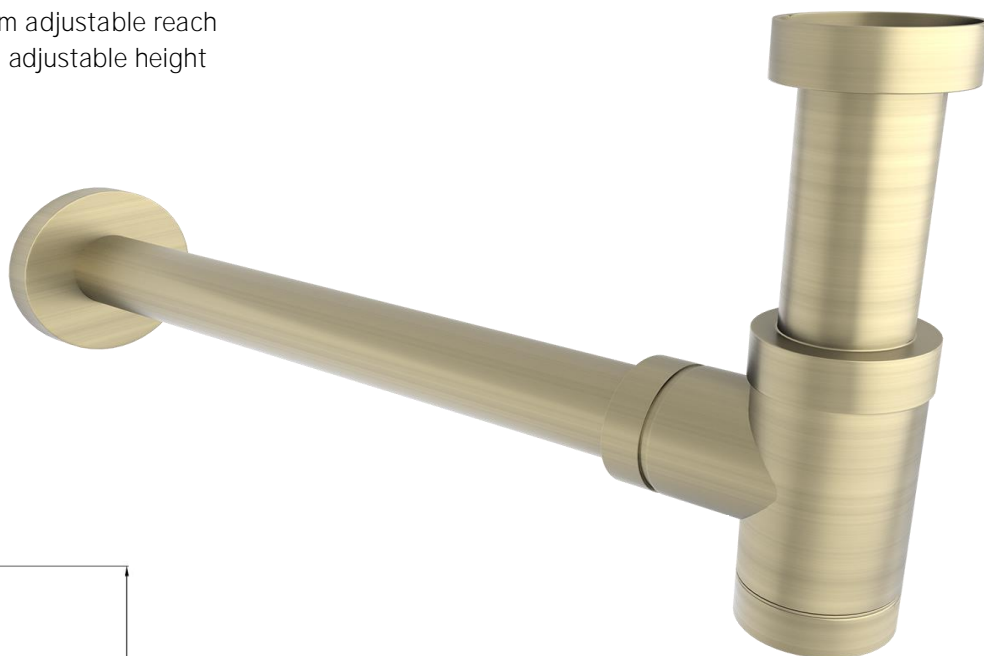

Bottle Trap 32mm Brushed Gold

FW9255BG
32mm Bottle Trap

Bottle trap for exposed waste installations in a brushed gold finish

32mm waste pipe

320mm - 330mm adjustable reach

55mm - 100mm adjustable height

CARE AND USE

Tapware

All finishes are smooth, abrasion resistant, corrosion resistant, fade-proof and easy to clean. All finishes are super hard wearing surfaces that won't chip, peel or tarnish with normal use. All surfaces should be regularly wiped clean with non scouring, neutral wash solutions.