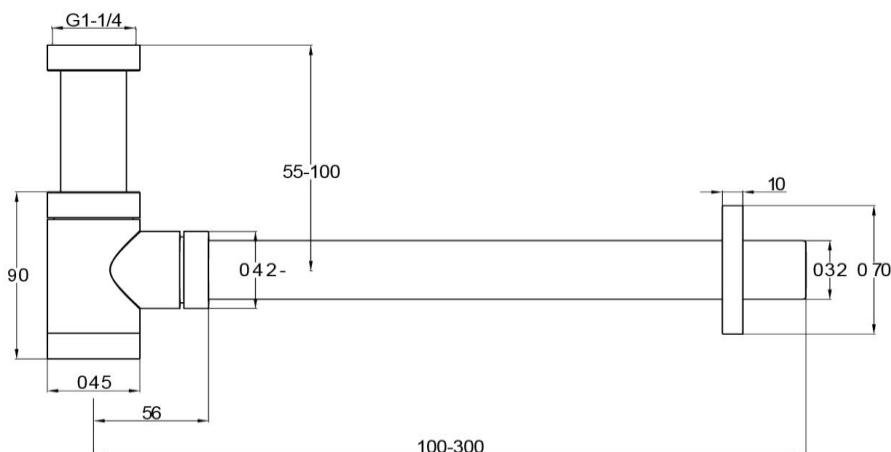

Bottle Trap 32mm Brushed Gold

FW9255BG
32mm Bottle Trap

Bottle trap for exposed waste installations in a brushed gold finish

32mm waste pipe

320mm - 330mm adjustable reach

55mm - 100mm adjustable height

CARE AND USE