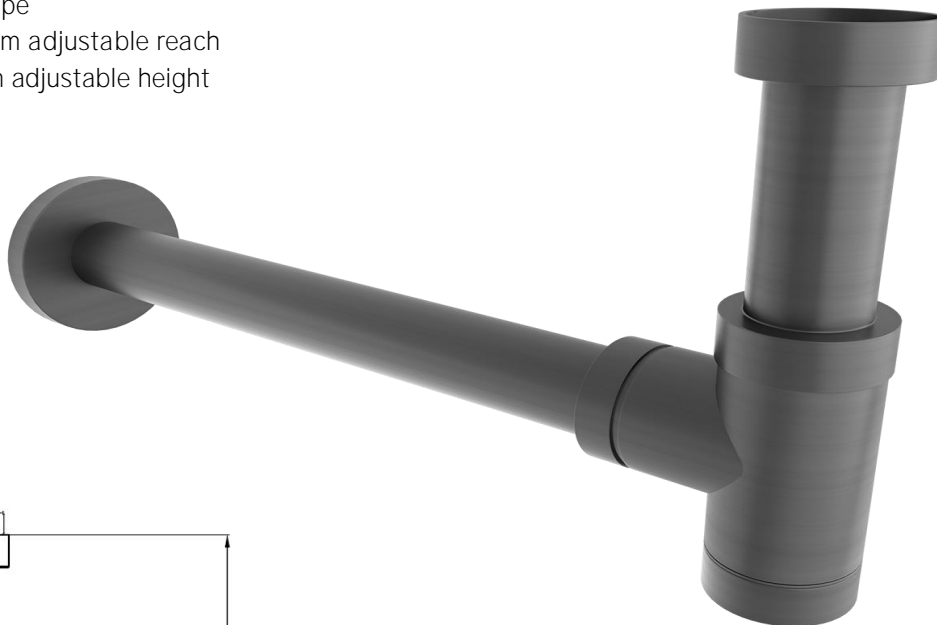

Bottle Trap 32mm Gun Metal

FW9255GM
32mm Bottle Trap

Bottle trap for exposed waste installations in a gun metal finish
32mm waste pipe
320mm - 330mm adjustable reach
55mm - 100mm adjustable height

CARE AND USE