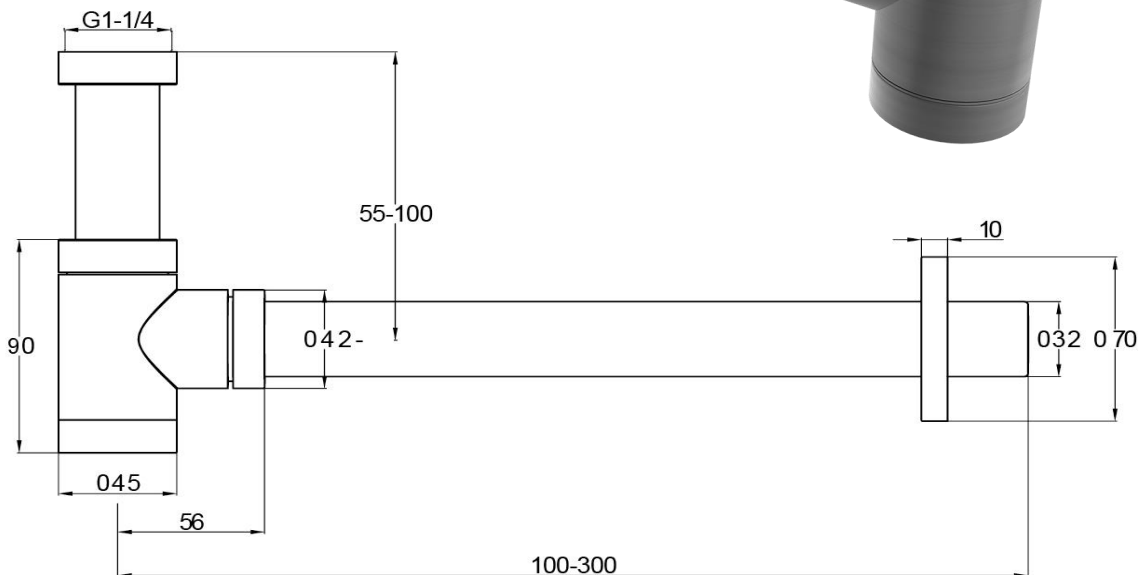

Bottle Trap 32mm Gun Metal

FW9255GM
32mm Bottle Trap

Bottle trap for exposed waste installations in a gun metal finish
32mm waste pipe
320mm - 330mm adjustable reach
55mm - 100mm adjustable height

CARE AND USE