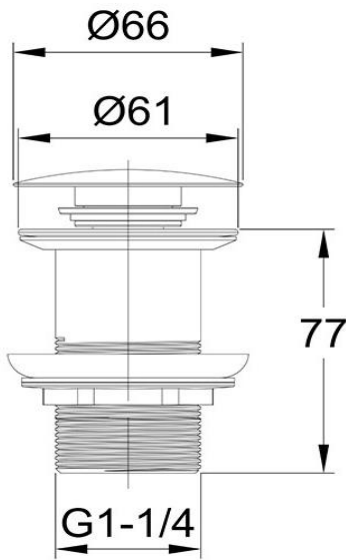

# Clikclak Pop-Up Dome Waste Chrome

**FLOVA®**

FW9269

Clikclak Pop-Up Dome Waste

Clikclak pop-up waste with a chrome dome shaped plug  
32mm diameter