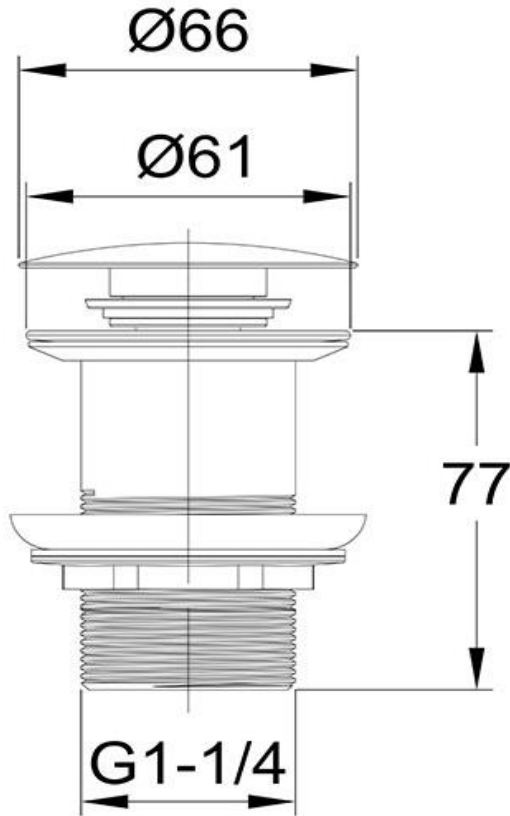

Clikclak Pop-Up Dome Waste Brushed Copper

FW9269BC

Clikclak Pop-Up Dome Waste

Clikclak pop-up waste with a brushed copper dome shaped plug
 plug
 32mm diameter

CARE AND USE

Tapware

All finishes are smooth, abrasion resistant, corrosion resistant, fade-proof and easy to clean. All finishes are super hard wearing surfaces that won't chip, peel or tarnish with normal use. All surfaces should be regularly wiped clean with non scouring, neutral wash solutions.