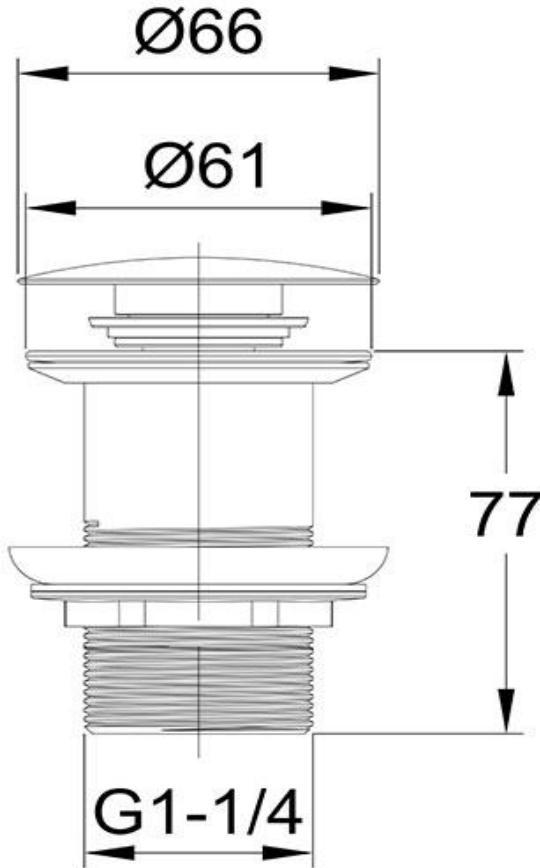

Clikclak Pop-Up Dome Waste Brushed Gold

FW9269BG

Clikclak Pop-Up Dome Waste

Clikclak pop-up waste with a dome shaped plug
32mm diameter

CARE AND USE

Tapware

All finishes are smooth, abrasion resistant, corrosion resistant, fade-proof and easy to clean. All finishes are super hard wearing surfaces that won't chip, peel or tarnish with normal use. All surfaces should be regularly wiped clean with non scouring, neutral wash solutions.