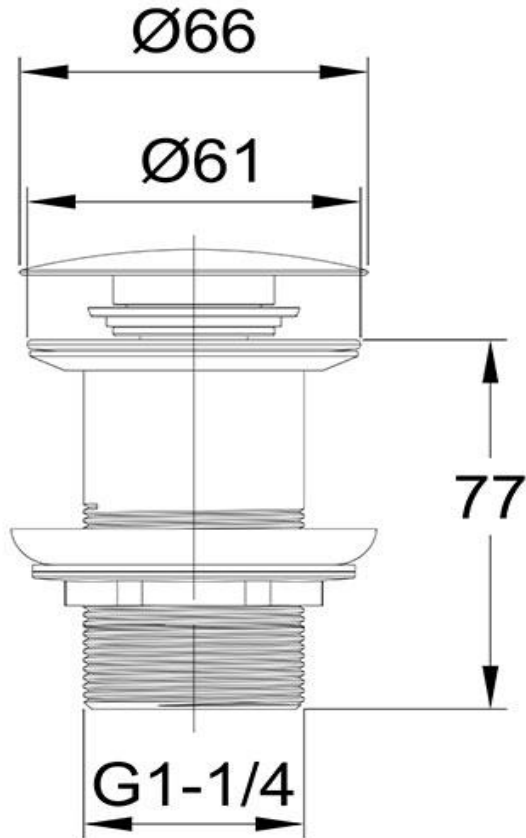

# Clikclak Pop-Up Dome Waste Satin Black

FW9269BLK

Clikclak Pop-Up Dome Waste

Clikclak pop-up waste with a satin black dome shaped plug  
32mm diameter