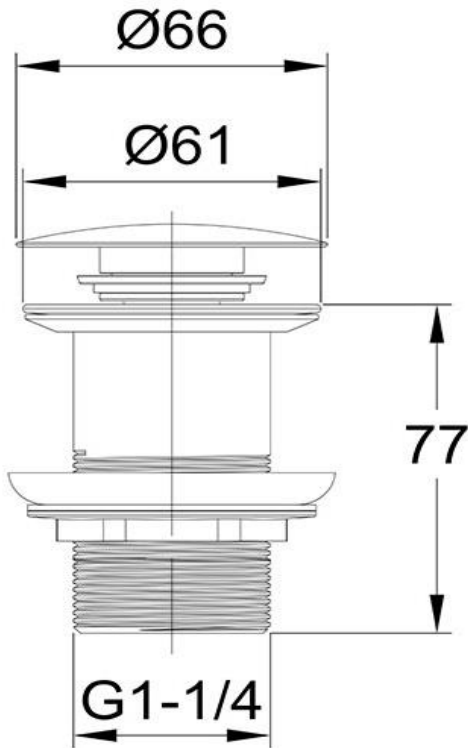

Clickclak Domed Pop-Up Waste Gun Metal

FW9269GM
 Clikclak Pop-Up Dome Waste

Clickclak pop-up waste with a gun metal dome shaped plug
 32mm diameter

CARE AND USE

Tapware

All finishes are smooth, abrasion resistant, corrosion resistant, fade-proof and easy to clean. All finishes are super hard wearing surfaces that won't chip, peel or tarnish with normal use. All surfaces should be regularly wiped clean with non scouring, neutral wash solutions.