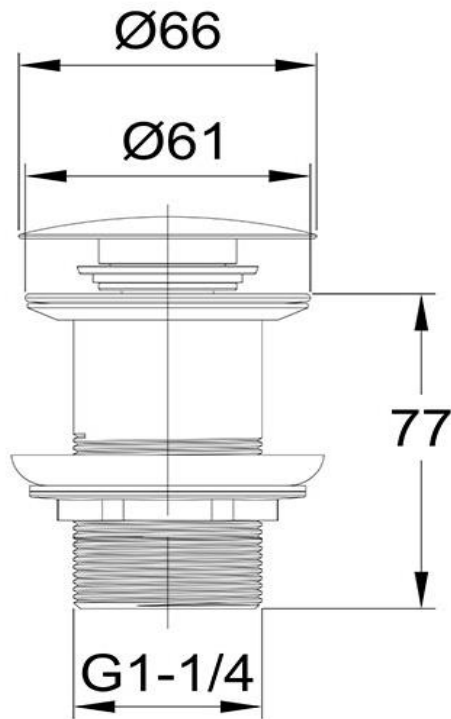

Clikclak Pop-Up Dome Waste Matte White

FW9269MW

Clikclak Pop-Up Dome Waste

Clikclak pop-up waste with a matte white dome shaped plug
32mm diameter

CARE AND USE

Tapware

All finishes are smooth, abrasion resistant, corrosion resistant, fade-proof and easy to clean. All finishes are super hard wearing surfaces that won't chip, peel or tarnish with normal use. All surfaces should be regularly wiped clean with non scouring, neutral wash solutions.