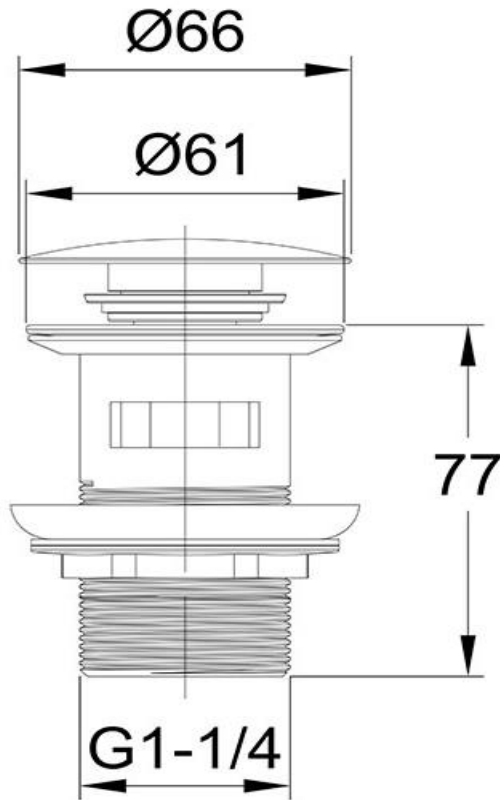

# Clikclak Overflow Pop-Up Dome Waste Chrome

FW92690

Clikclak Overflow Pop-Up Dome Waste

Clikclak pop-up waste with a dome shaped plug for basins with integrated overflow.  
32mm diameter