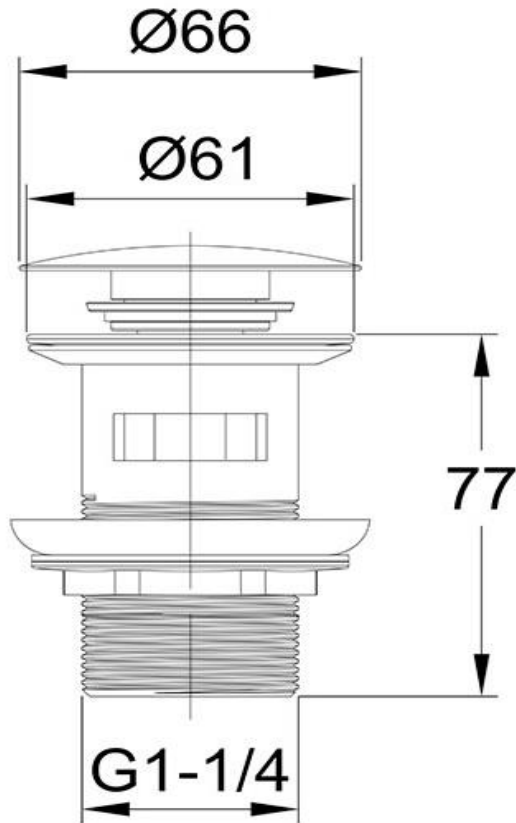

# Clikclak Overflow Pop-Up Dome Waste Brushed Copper

FW9269OBC

Clikclak Overflow Pop-Up Dome Waste

Clikclak overflow pop-up waste with a brushed copper dome shaped plug  
32mm diameter