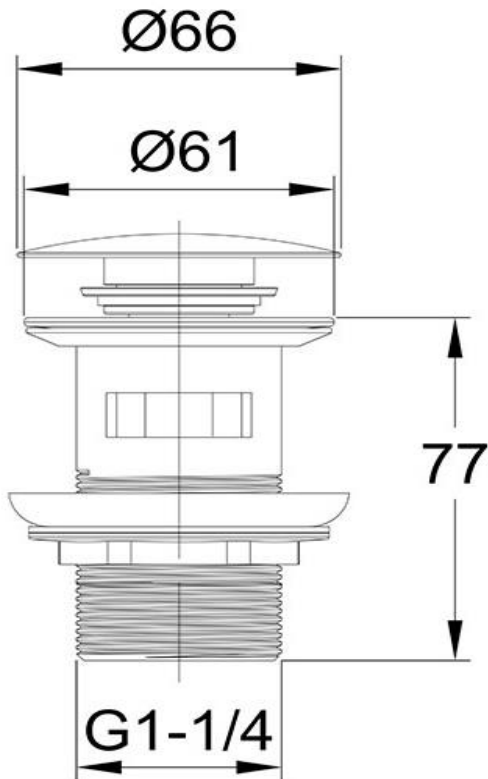

Clikclak Overflow Pop-Up Dome Waste Brushed Gold

FW9269OBG

Clikclak Overflow Pop-Up Dome Waste

Clikclak pop-up waste with a brushed gold dome shaped plug for basins with integrated overflow.
32mm diameter