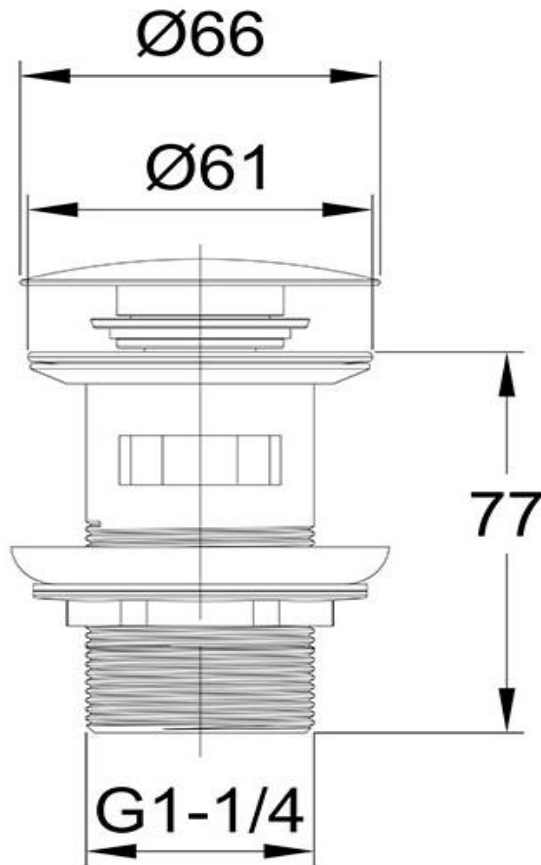

# Clikclak Overflow Pop-Up Dome Waste Satin Black

FW9269OBLK

Clikclak Overflow Pop-Up Dome Waste

Clikclak pop-up waste with a satin black dome shaped plug for basins with integrated overflow.  
32mm diameter