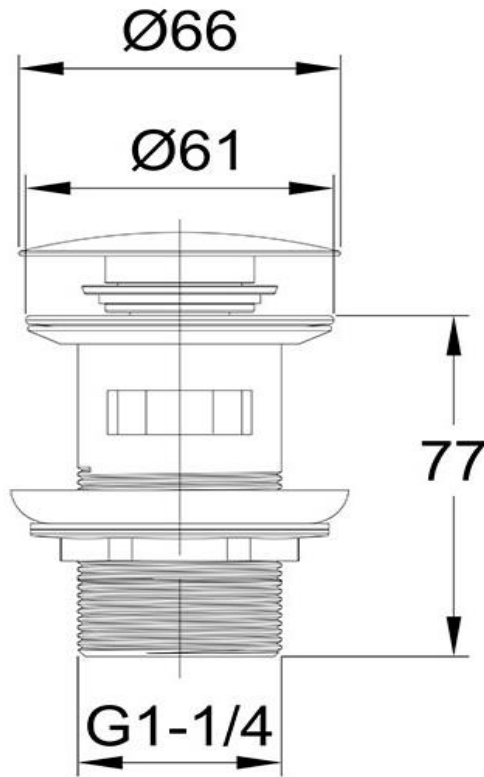

ClikClak Overflow Pop-up Dome Waste Matte White

FW9269OMW

Clikclak Overflow Pop-Up Dome Waste

Clikclak overflow pop-up waste with a matte white dome shaped plug
plug
32mm diameter

CARE AND USE

Tapware

All finishes are smooth, abrasion resistant, corrosion resistant, fade-proof and easy to clean. All finishes are super hard wearing surfaces that won't chip, peel or tarnish with normal use. All surfaces should be regularly wiped clean with non scouring, neutral wash solutions.