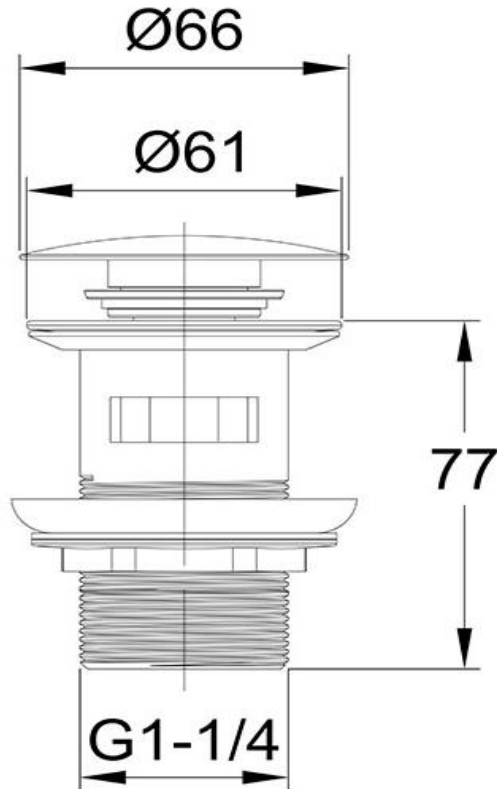

Clikclak Overflow Pop-Up Dome Waste Gloss White

FW9269OWH

Clikclak Overflow Pop-Up Dome Waste

Clikclak overflow pop-up waste with a gloss white dome shaped plug
32mm diameter

CARE AND USE

Tapware

All finishes are smooth, abrasion resistant, corrosion resistant, fade-proof and easy to clean. All finishes are super hard wearing surfaces that won't chip, peel or tarnish with normal use. All surfaces should be regularly wiped clean with non scouring, neutral wash solutions.