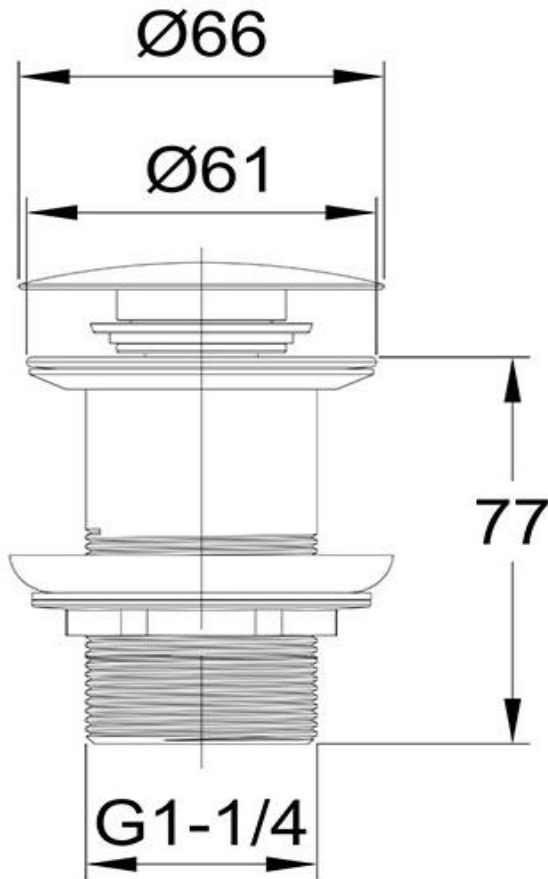

Clikclak Pop-Up Dome Waste Gloss White

FW9269WH

Clikclak Pop-Up Dome Waste

Clikclak pop-up waste with a gloss white dome shaped plug
32mm diameter

CARE AND USE

Tapware

All finishes are smooth, abrasion resistant, corrosion resistant, fade-proof and easy to clean. All finishes are super hard wearing surfaces that won't chip, peel or tarnish with normal use. All surfaces should be regularly wiped clean with non scouring, neutral wash solutions.