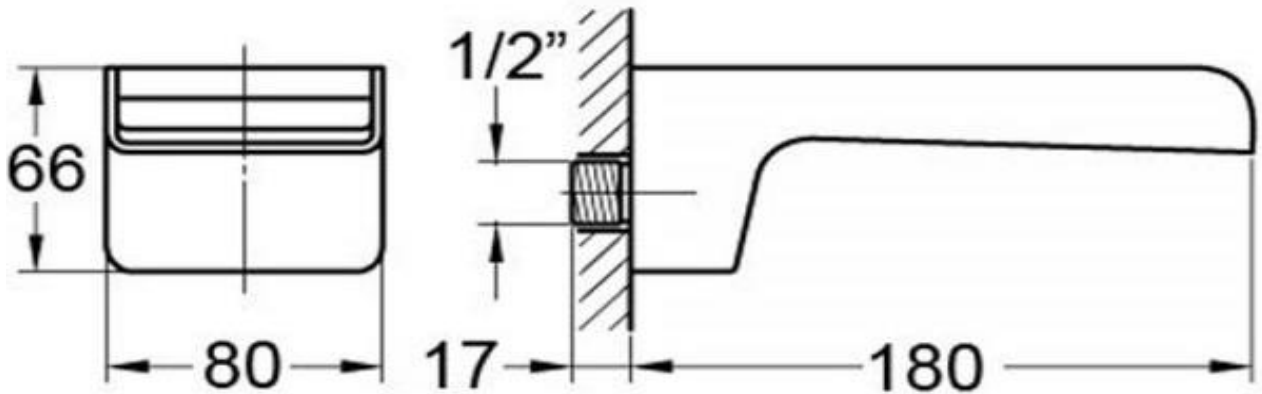

## Wall Mounted Bath Spout

FWC20

Cascade Wall Mounted Bath Spout Chrome

Wall mounted 'waterfall' bath spout  
 180mm reach and 15mm male connection  
 Mains pressure only