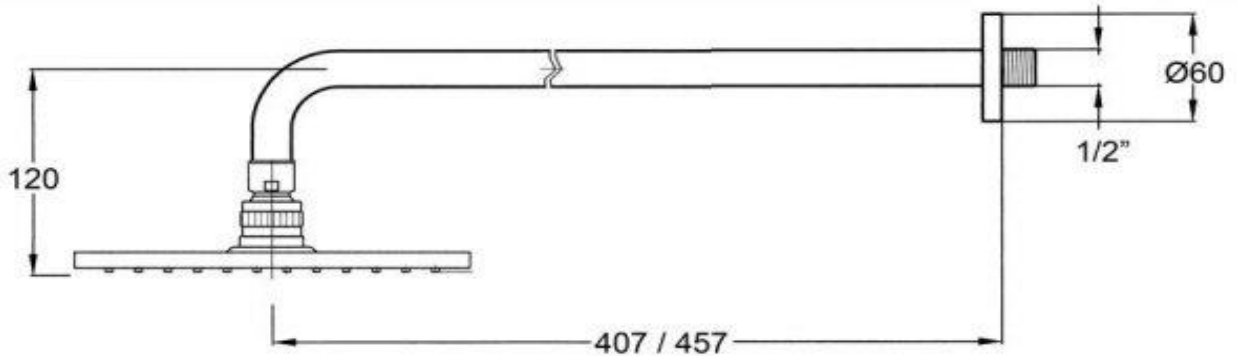

Rain Shower with Wall Arm

FLOVA®

FWCB09

Carbon Rain Shower with Wall Arm Satin Black

- Durable satin black electroplated finish
- 200mm diam. x 450mm reach and 15mm male wall connection
- Mains pressure only
- Recommended working pressure 200 - 500kPa (balanced)