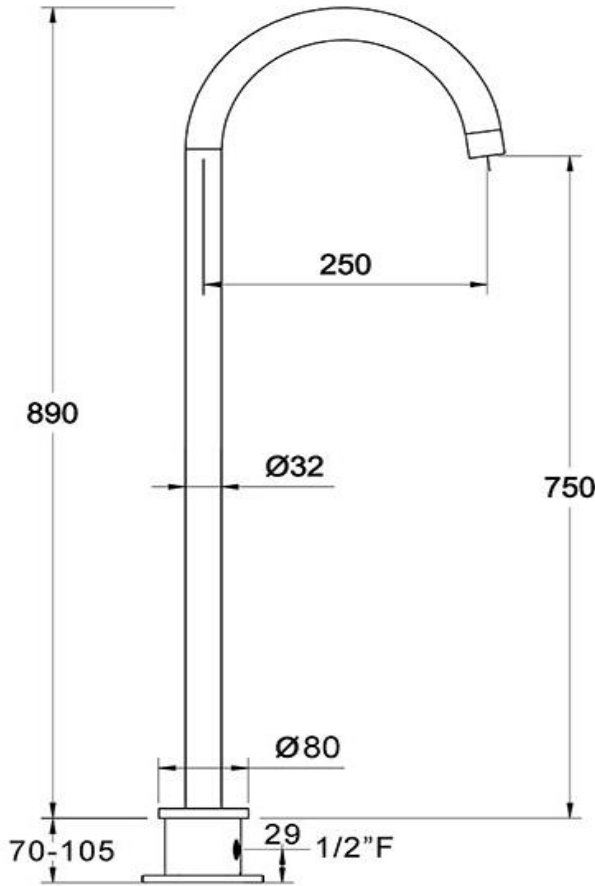

Floor Mounted Bath Spout

FLOVA[®]

FWCB1500

Carbon Floor Mounted Bath Spout Satin Black

Durable satin black electroplated finish

750mm high x 250mm reach

Mains pressure only

CARE AND USE