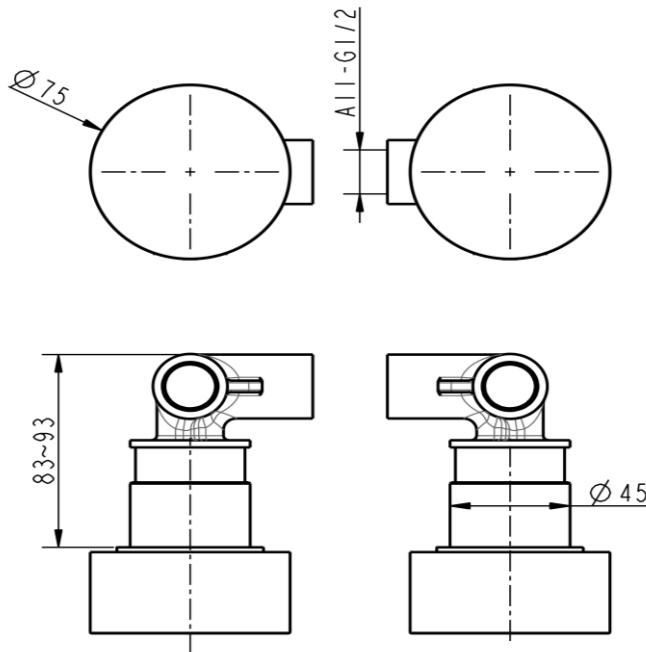

These shower mixers use progressive cartridge technology, and allow ease of operation as the user twists the dial around to achieve precise temperature control.

Mains pressure only