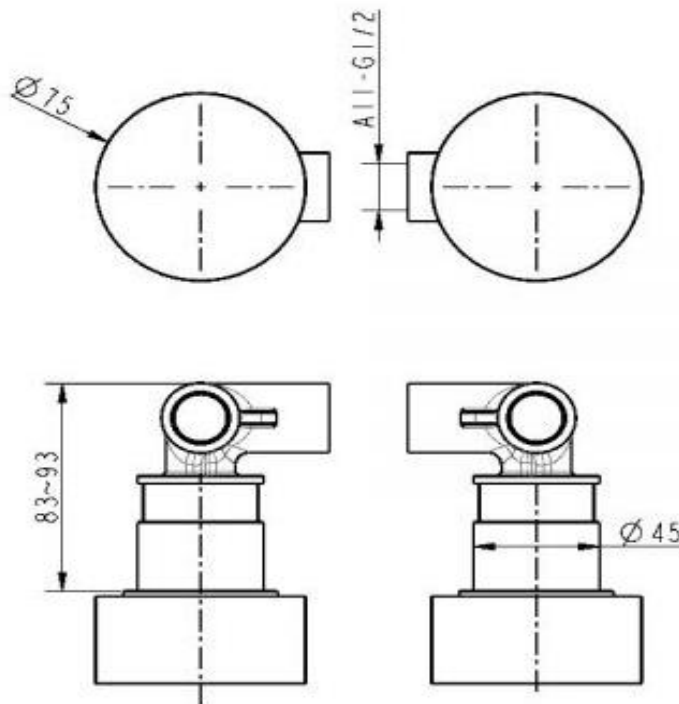

Dial Concealed Shower Mixer

FWD2077DC

Dial Concealed Shower Mixer Dark Concrete

Reminiscent of the 90's when progressive shower mixers were a staple in any bathroom, these minimalist mixers are now rising once again in popularity. Their compact and minimal aesthetic affords them to take up less space, while maintaining a sleek and cohesive design.

These shower mixers use progressive cartridge technology, and allow ease of operation as the user twists the dial around to achieve precise temperature control.

Mains pressure only

CARE AND USE

Tapware

All finishes are smooth, abrasion resistant, corrosion resistant, fade-proof and easy to clean. All finishes are super hard wearing surfaces that won't chip, peel or tarnish with normal use. All surfaces should be regularly wiped clean with non scouring, neutral wash solutions.

LIMITED PRODUCT WARRANTIES

To be read in conjunction with and subject to all terms and conditions contained in the Waterware 'Producer Statement' available on-line (<http://www.waterware.co.nz/media-downloads>) From date of purchase, Waterware Services warrants products from the following categories to be free from manufacturing defect subject to exclusions (if applicable):

Category	Domestic Installations	Commercial Installations	Exclusions	Wels
Tapware | 10 year conditional warranty	5 years parts and labour, 6-10 years parts only	1 year parts and labour	Handshowers and Hoses	Not rated