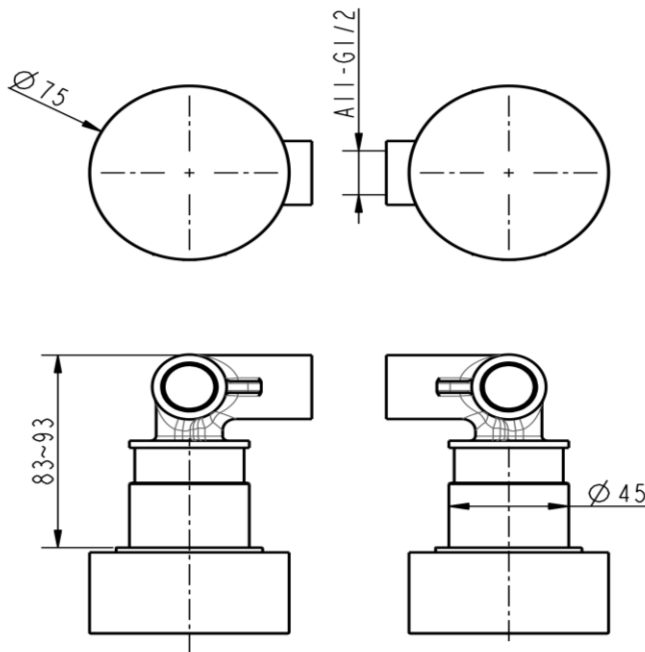

Dial Concealed Shower Mixer

FWD2077WC

Dial Concealed Shower Mixer White Concrete

Reminiscent of the 90's when progressive shower mixers were a staple in any bathroom, these minimalist mixers are now rising once again in popularity. Their compact and minimal aesthetic affords them to take up less space, while maintaining a sleek and cohesive design.

These shower mixers use progressive cartridge technology, and allow ease of operation as the user twists the dial around to achieve precise temperature control.

Mains pressure only

CARE AND USE

Tapware

All finishes are smooth, abrasion resistant, corrosion resistant, fade-proof and easy to clean. All finishes are super hard wearing surfaces that won't chip, peel or tarnish with normal use. All surfaces should be regularly wiped clean with non scouring, neutral wash solutions.

LIMITED PRODUCT WARRANTIES

To be read in conjunction with and subject to all terms and conditions contained in the Waterware 'Producer Statement' available on-line (<http://www.waterware.co.nz/media-downloads>) From date of purchase, Waterware Services warrants products from the following categories to be free from manufacturing defect subject to exclusions (if applicable):

Category	Domestic Installations	Commercial Installations	Exclusions	Wels
Tapware | 10 year conditional warranty	5 years parts and labour, 6-10 years parts only	1 year parts and labour	Handshowers and Hoses	Not rated