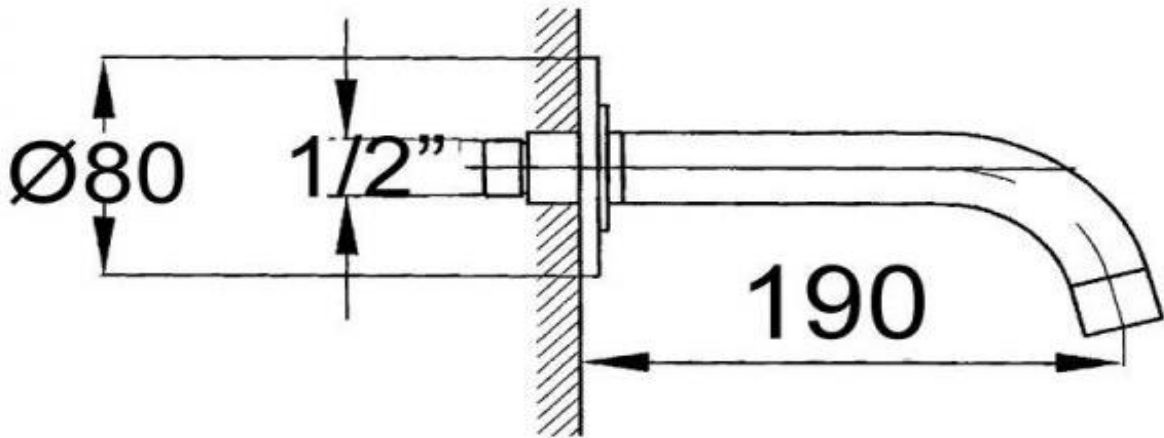

Wall Mounted Bath Spout

FLOVA[®]

FWE08

Elisa Wall Mounted Bath Spout Chrome (190mm reach)

200mm reach and 15mm male connection

Mains pressure only

Note: A separate aerator is supplied in the box if the installation requires a higher or lower flow rate. Please use the aerator key supplied to remove the existing aerator and replace it with the additional aerator, then test if the flow rate suits the installation.