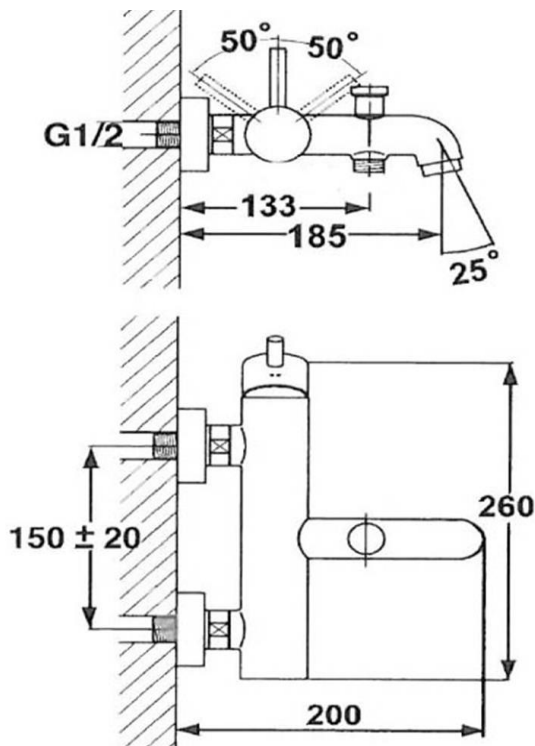

Wall Mounted Bath Mixer and Shower Set

FLOVA®

FWE8123

Elisa Wall Mounted Bath Mixer and Shower Set Chrome

185mm reach and adjustable 130mm - 170mm wide

15mm male wall connections

Mains pressure only

Recommended working pressure 200 - 500kPa (balanced)

Sedal ceramic disc cartridge (Made in Spain)

CARE AND USE

Tapware

All finishes are smooth, abrasion resistant, corrosion resistant, fade-proof and easy to clean. All finishes are super hard wearing surfaces that won't chip, peel or tarnish with normal use. All surfaces should be regularly wiped clean with non scouring, neutral wash solutions.

LIMITED PRODUCT WARRANTIES

To be read in conjunction with and subject to all terms and conditions contained in the Waterware 'Producer Statement' available on-line (<http://www.waterware.co.nz/media-downloads>) From date of purchase, Waterware Services warrants products from the following categories to be free from manufacturing defect subject to exclusions (if applicable):

Category	Domestic Installations	Commercial Installations	Exclusions	Wels
Tapware | 10 year conditional warranty	5 years parts and labour, 6-10 years parts only	1 year parts and labour	Handshowers and Hoses	3 Star 8L/min