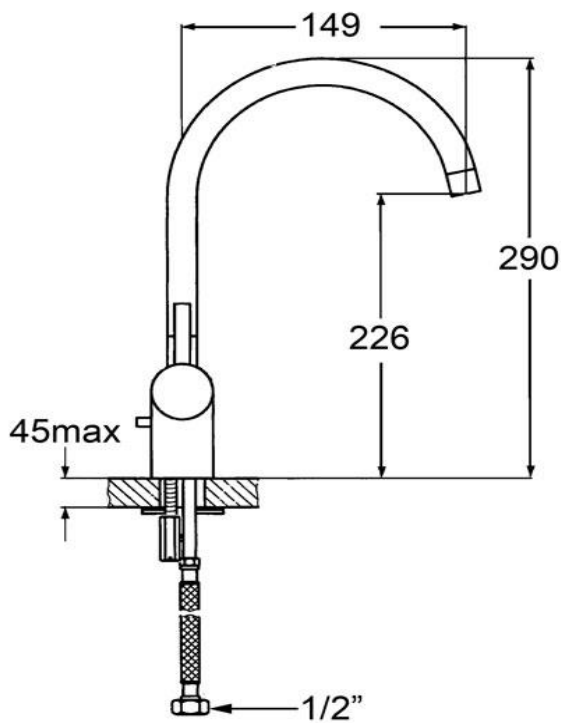

Gooseneck Basin Mixer

FLOVA®

FWE8224

Elisa Gooseneck Basin Mixer Chrome (Right Hand)

226mm aerator height x 150mm reach

Mains pressure only

Recommended working pressure 200 - 500kPa (balanced)

Sedal ceramic disc cartridge (Made in Spain)