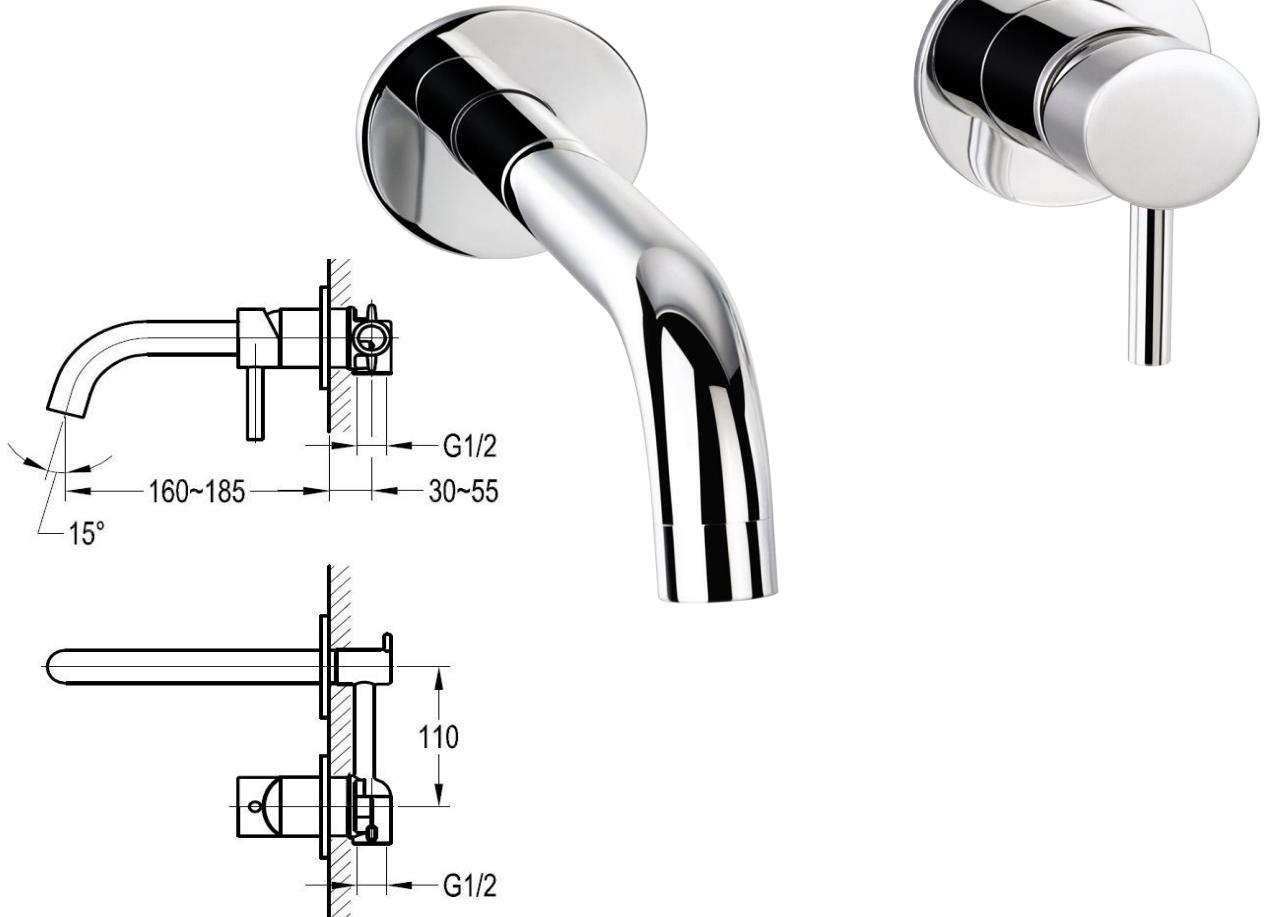

## Wall Mounted Basin Mixer

**FLOVA®**

FWE8286

Elisa Wall Mounted Basin Mixer Chrome

Wall mounted basin mixer and spout for vessel basin installations

160 – 185mm reach

Mains pressure only

Recommended working pressure 200 – 500kPa (balanced)

Sedal ceramic disc cartridge (Made in Spain)