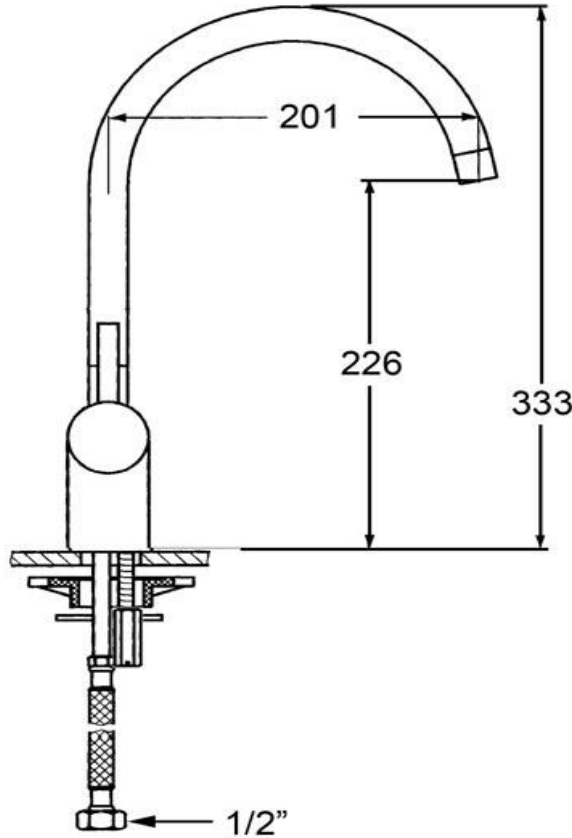

Gooseneck Mixer

FLOVA[®]

FWE8723

Elisa Gooseneck Mixer Chrome

226mm aerator height x 201mm reach

Mains pressure only

Recommended working pressure 200 - 500kPa (balanced)

Sedal ceramic disc cartridge (Made in Spain)

35mm hole cut out size required for installation

CARE AND USE

Tapware

All finishes are smooth, abrasion resistant, corrosion resistant, fade-proof and easy to clean. All finishes are super hard wearing surfaces that won't chip, peel or tarnish with normal use. All surfaces should be regularly wiped clean with non scouring, neutral wash solutions.