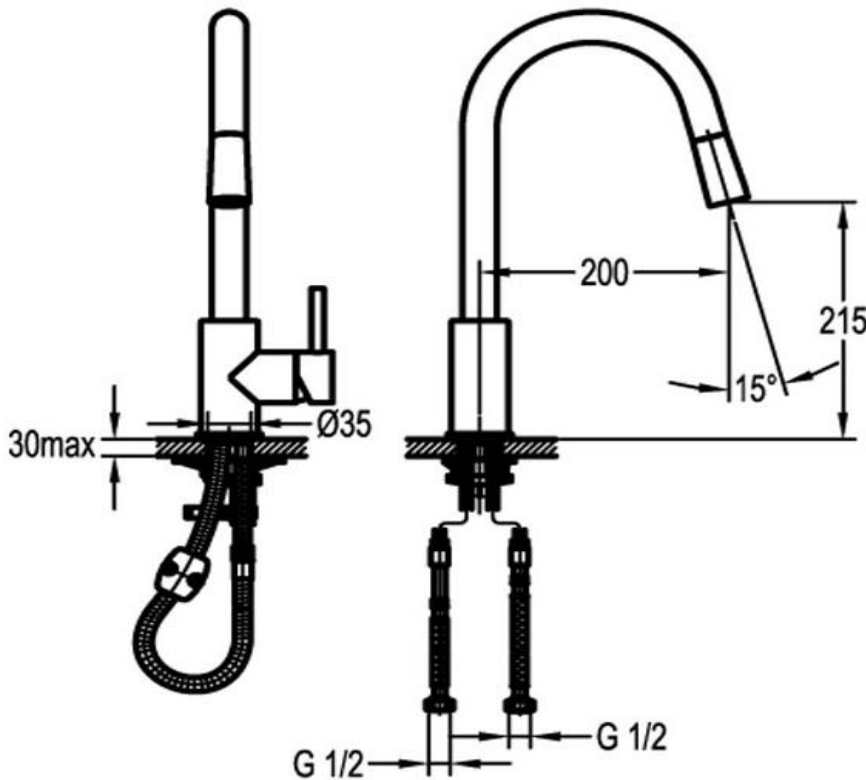

Kitchen Gooseneck Extractable Mixer

FLOVA®

FWE8781

Elisa Kitchen Gooseneck Extractable Mixer Chrome

- 215mm aerator height x 200mm reach
- Mains pressure only
- Recommended working pressure 200 – 500kPa (balanced)
- Includes non return check valve in the extractable spray connection
- Ceramic disc cartridge
- 35mm hole cut out size required for installation