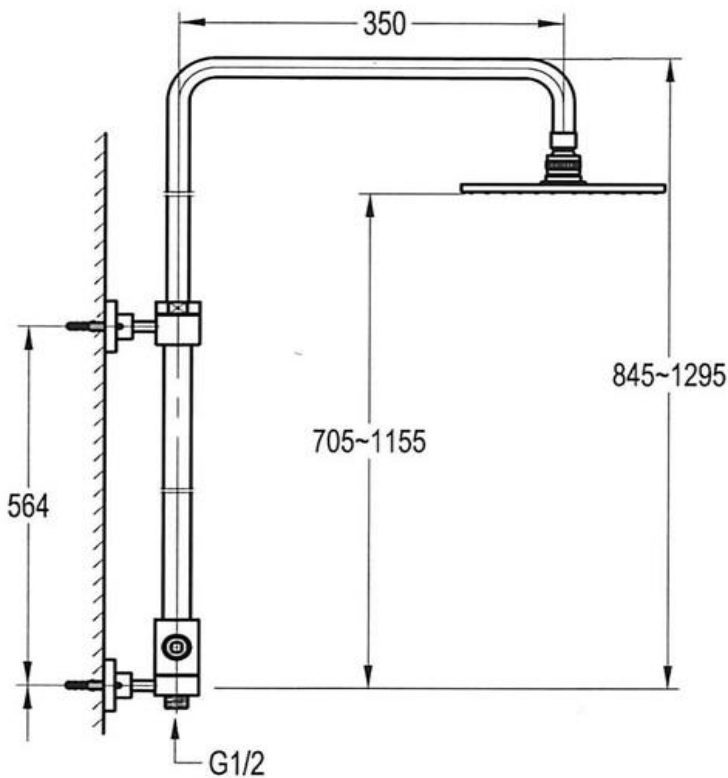

Shower Tower Renovation 1 Function Handshower

FLOVA®

FWE8850
Elisa Shower Tower Renovation 1 Function Handshower
Chrome

Renovation shower tower and handshower set with remote connection allowing installation without altering the 'behind wall' plumbing

Adjustable 845mm - 1295mm height x 350mm reach
15mm male wall connection
Mains pressure only
Recommended working pressure 200 - 500kPa (balanced)
Note: Since this unit has an integrated diverter, only a standard shower mixer is required