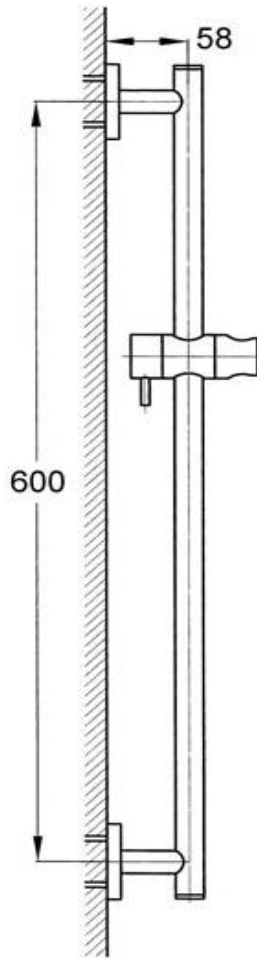

Slide Shower 1 Function Handshower

FLOVA®

FWE9516

Elisa Slide Shower 1 Function Handshower Chrome

- 600mm centers and 15mm male wall elbow connection
- Full metal rail, end posts and slider for long term durability
- 1500mm metal wound shower hose
- Supplied with non-return restrictor in hand piece
- Mains pressure only
- Recommended working pressure 200 - 500kPa (balanced)