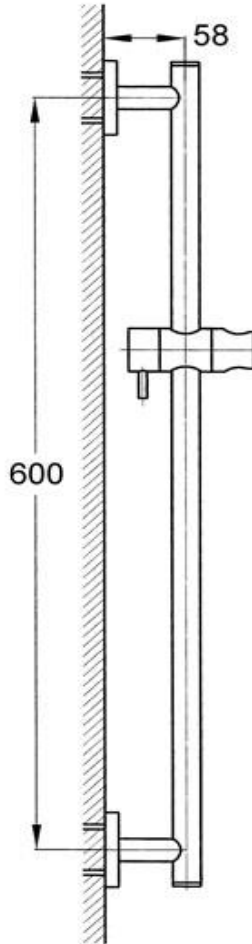

Slide Shower 3 Function Handshower

FWE9516M

Elisa Slide Shower 3 Function Handshower Chrome

- 600mm centers and 15mm male wall elbow connection
- Full metal rail, end posts and slider for long term durability
- 1500mm metal wound shower hose, three function hand piece
- supplied with non return restrictor installed
- Supplied with non-return restrictor in hand piece
- Mains pressure only
- Recommended working pressure 200 - 500kPa (balanced)