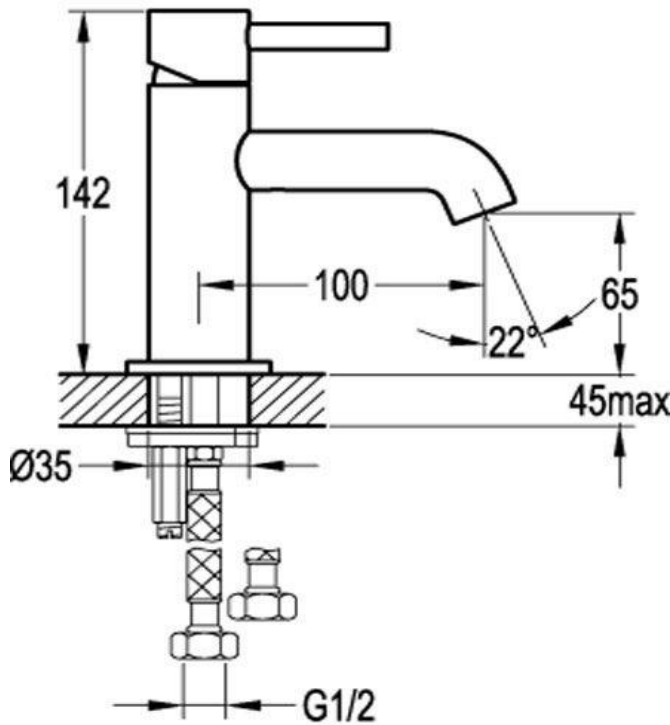

Mini Basin Mixer

FLOVA®

FWE9828

Elisa Mini Basin Mixer Chrome

Mini proportion basin mixer for smaller hand basins and vanities

65mm aerator height x 100mm reach

Mains pressure only

Recommended working pressure 200 - 500kPa (balanced)

Sedal ceramic disc cartridge (Made in Spain)

CARE AND USE

Tapware

All finishes are smooth, abrasion resistant, corrosion resistant, fade-proof and easy to clean. All finishes are super hard wearing surfaces that won't chip, peel or tarnish with normal use. All surfaces should be regularly wiped clean with non scouring, neutral wash solutions.

LIMITED PRODUCT WARRANTIES

To be read in conjunction with and subject to all terms and conditions contained in the Waterware 'Producer Statement' available on-line (<http://www.waterware.co.nz/media-downloads>) From date of purchase, Waterware Services warrants products from the following categories to be free from manufacturing defect subject to exclusions (if applicable):

Category	Domestic Installations	Commercial Installations	Exclusions	Wels
Tapware | 10 year conditional warranty	5 years parts and labour, 6-10 years parts only	1 year parts and labour	Handshowers and Hoses	5 Star 4.5L/min