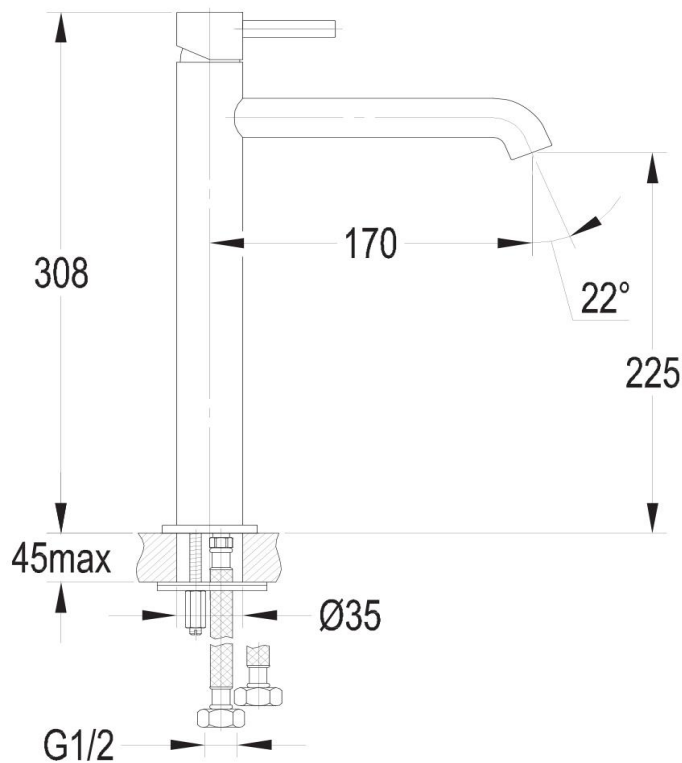

Tall Basin Mixer

FLOVA®

FWE9828B

Elisa Tall Basin Mixer Chrome

Tall height basin mixer finished in chrome

225mm aerator height x 170mm reach

Mains pressure only

Recommended working pressure 200 - 500kPa (balanced)

Sedal ceramic disc cartridge (Made in Spain)

CARE AND USE

Tapware

All finishes are smooth, abrasion resistant, corrosion resistant, fade-proof and easy to clean. All finishes are super hard wearing surfaces that won't chip, peel or tarnish with normal use. All surfaces should be regularly wiped clean with non scouring, neutral wash solutions.

LIMITED PRODUCT WARRANTIES

To be read in conjunction with and subject to all terms and conditions contained in the Waterware 'Producer Statement' available on-line (<http://www.waterware.co.nz/media-downloads>) From date of purchase, Waterware Services warrants products from the following categories to be free from manufacturing defect subject to exclusions (if applicable):

Category	Domestic Installations	Commercial Installations	Exclusions	Wels
Tapware | 10 year conditional warranty	5 years parts and labour, 6-10 years parts only	1 year parts and labour	Handshowers and Hoses	5 Star 4.5L/min