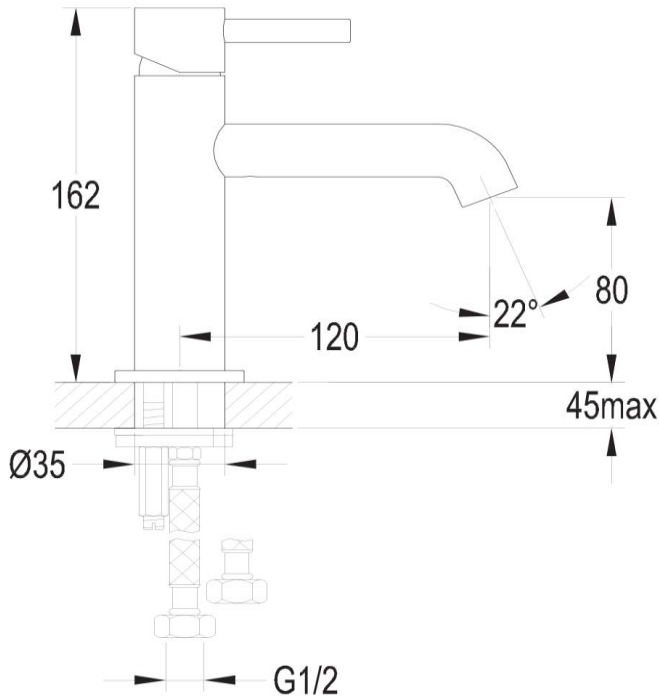

Slim Standard Basin Mixer

FLOVA[®]

FWE9828D

Elisa Slim Standard Basin Mixer Chrome

Standard height basin mixer finished in chrome

80mm aerator height x 120mm reach

Mains pressure only

Recommended working pressure 200 - 500 kPa (balanced)