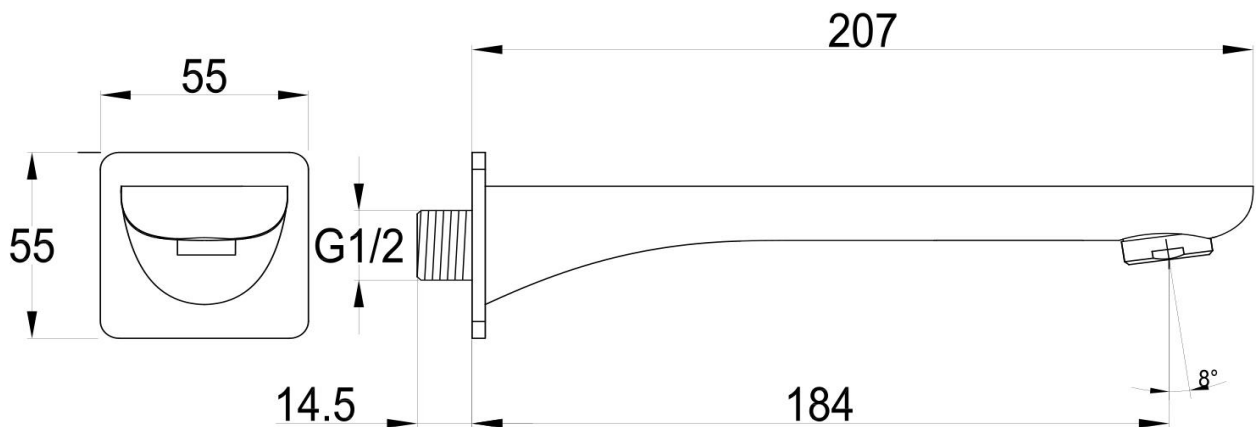

## Wall Mounted Bath Spout

FWF08GM

Flint Wall Mounted Bath Spout Gun Metal

Wall mounted bath spout

184mm reach

Mains pressure only