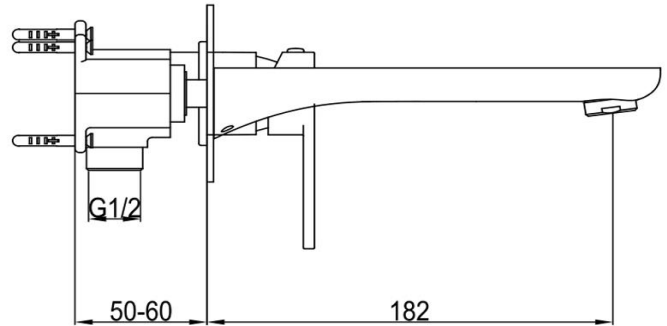

# Flint Wall Mounted Basin Mixer Gun Metal

FWF8286GM

Flint Wall Mounted Basin Mixer and Spout Gun Metal

For vessel basin installations

182mm reach

Mains pressure only

Recommended working pressure 200 - 500kPa (balanced)