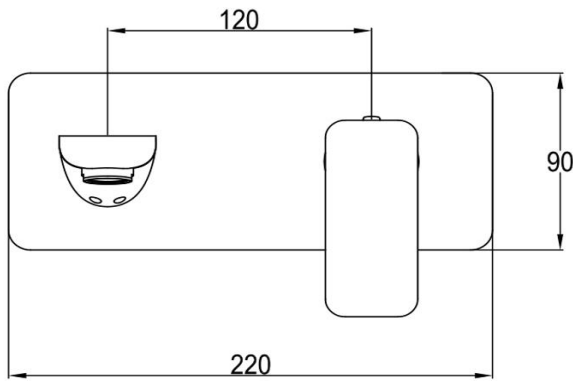

# Flint Wall Mounted Basin Mixer Gun Metal

FWF8286GM

Flint Wall Mounted Basin Mixer and Spout Gun Metal

For vessel basin installations

182mm reach

Mains pressure only

Recommended working pressure 200 - 500kPa (balanced)