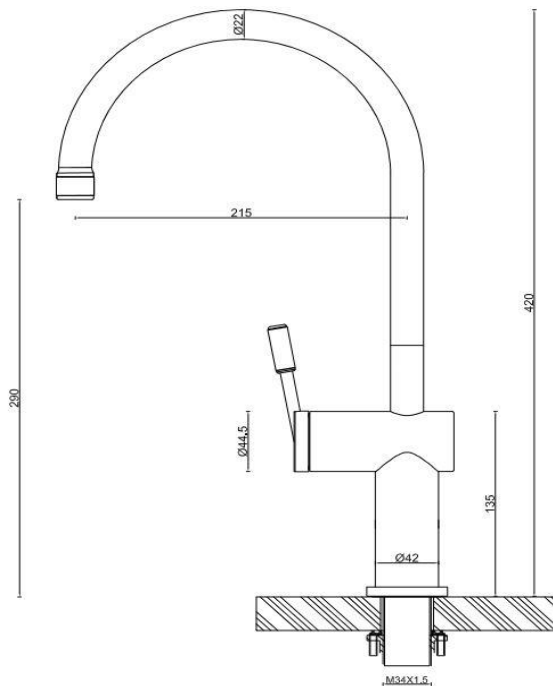

Brushed brass finish

290mm aerator height x 215mm reach

Stainless steel construction

Mains pressure only

Recommended working pressure 200 - 500kPa (balanced)

35mm hole cut out size required for installation