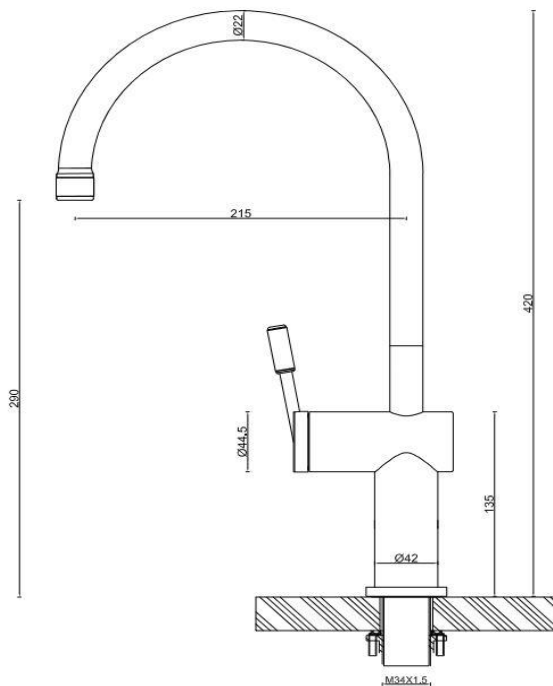

Brushed copper finish

290mm aerator height x 215mm reach

Stainless steel construction

Mains pressure only

Recommended working pressure 200 - 500kPa (balanced)

35mm hole cut out size required for installation