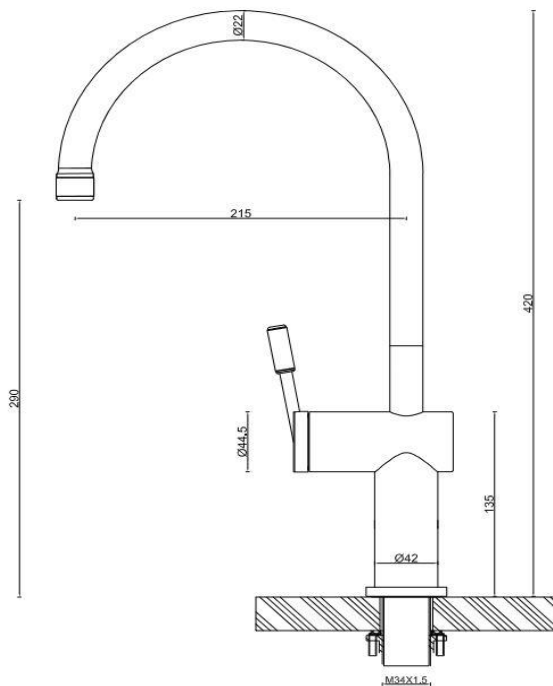

Matte black finish

290mm aerator height x 215mm reach

Stainless steel construction

Mains pressure only

Recommended working pressure 200 - 500kPa (balanced)

35mm hole cut out size required for installation

CARE AND USE